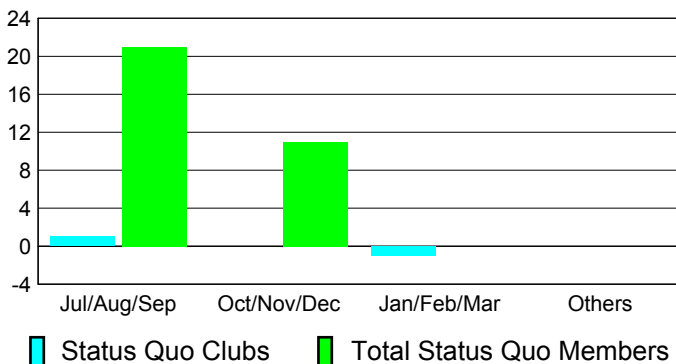

## CLUBS

**Club Results**  
2010-2011

**Clubs**  
2009-2010

Month	New Club Goal	Actual New Clubs	Actual Dropped Clubs	Gain/Loss of Clubs	Gain/Loss of Clubs
Jul/Aug/Sep	2	1	-10	-9	-1
Oct/Nov/Dec	2	0	-1	-1	2
Jan/Feb/Mar	1	0	-1	-1	0
Apr/May/June	0	0	-2	-2	3
<b>Totals</b>	<b>5</b>	<b>1</b>	<b>-14</b>	<b>-13</b>	<b>4</b>

### Club Results 2010-2011

Goal, New, Dropped, Gain/Loss

### Comparison of Club Gain/Loss

Current Year Compared to the Previous Year

### YTD Status Quo Clubs 2010-2011

Status Quo Clubs Compared to Status Quo Members