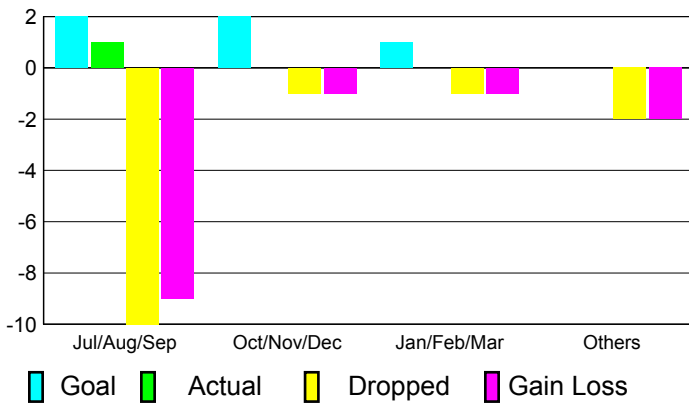

## CLUBS

**Club Results**  
2010-2011

**Clubs**  
2009-2010

Month	New Club Goal	Actual New Clubs	Actual Dropped Clubs	Gain/Loss of Clubs	Gain/Loss of Clubs
Jul/Aug/Sep	2	1	-10	-9	-1
Oct/Nov/Dec	2	0	-1	-1	2
Jan/Feb/Mar	1	0	-1	-1	0
Apr/May/June	0	0	-2	-2	3
<b>Totals</b>	<b>5</b>	<b>1</b>	<b>-14</b>	<b>-13</b>	<b>4</b>

### Club Results 2010-2011

Goal, New, Dropped, Gain/Loss

### Comparison of Club Gain/Loss

Current Year Compared to the Previous Year