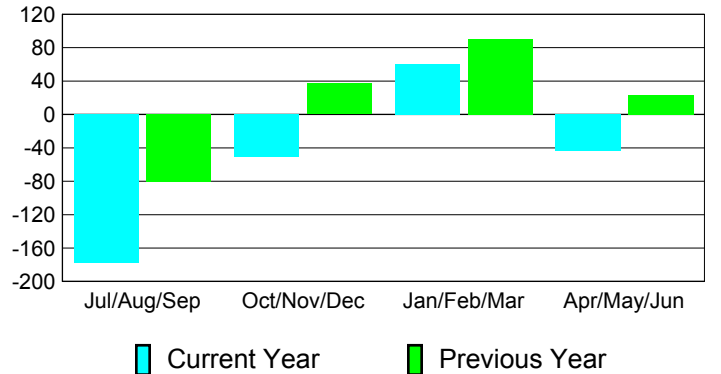

Gender Comparison 2010-2011

Jul/Aug/Sep

Oct/Nov/Dec

Jan/Feb/Mar

Apr/May/June

Male

Female