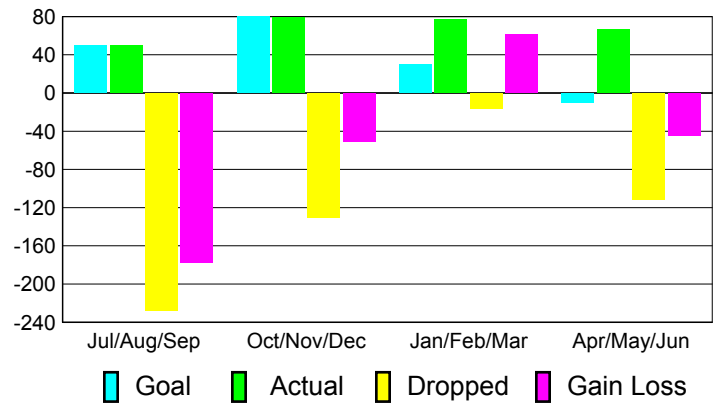

### YTD Status Quo Clubs 2010-2011

Status Quo Clubs Compared to Status Quo Members

## MEMBERSHIP

**Membership Results**  
2010-2011

**Membership**  
2009-2010

Month	Net Memb Goal	Actual New Memb	Actual Dropped Memb	Gain/Loss of Memb	Gain/Loss of Memb
Jul/Aug/Sep	50	50	-228	-178	-81
Oct/Nov/Dec	80	79	-130	-51	37
Jan/Feb/Mar	30	77	-16	61	90
Apr/May/June	-10	67	-111	-44	23
<b>Totals</b>	<b>150</b>	<b>273</b>	<b>-485</b>	<b>-212</b>	<b>69</b>

### Membership Results 2010-2011

Goal, New, Dropped, Gain/Loss

### Comparison of Membership Gain/Loss

Current Year Compared to the Previous Year