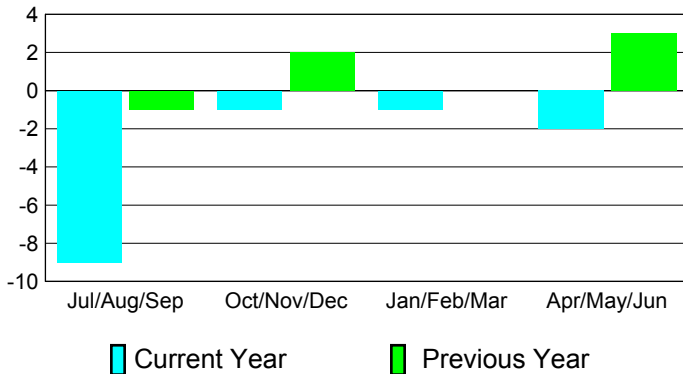

2010-2011 GMT Reports for District (or Undistricted) **District 305 N2**

GMT: **VINOD KHANNA**

Location: **PAKISTAN**

GMT CA: **6**

CLUBS

Club Results
2010-2011

Clubs
2009-2010

Month	New Club Goal	Actual New Clubs	Actual Dropped Clubs	Gain/Loss of Clubs	Gain/Loss of Clubs
Jul/Aug/Sep	2	1	-10	-9	-1
Oct/Nov/Dec	2	0	-1	-1	2
Jan/Feb/Mar	1	0	-1	-1	0
Apr/May/June	0	0	-2	-2	3
Totals	5	1	-14	-13	4

Club Results 2010-2011

Goal, New, Dropped, Gain/Loss

Comparison of Club Gain/Loss

Current Year Compared to the Previous Year

YTD Status Quo Clubs 2010-2011

Status Quo Clubs Compared to Status Quo Members

MEMBERSHIP

Membership Results
2010-2011

Membership
2009-2010

Month	Net Memb Goal	Actual New Memb	Actual Dropped Memb	Gain/Loss of Memb	Gain/Loss of Memb
Jul/Aug/Sep	50	50	-228	-178	-81
Oct/Nov/Dec	80	79	-130	-51	37
Jan/Feb/Mar	30	77	-16	61	90
Apr/May/June	-10	67	-111	-44	23
Totals	150	273	-485	-212	69

Membership Results 2010-2011

Goal, New, Dropped, Gain/Loss

Comparison of Membership Gain/Loss

Current Year Compared to the Previous Year

Gender Comparison 2010-2011

Jul/Aug/Sep

Oct/Nov/Dec

Jan/Feb/Mar

Apr/May/June

Male

Female